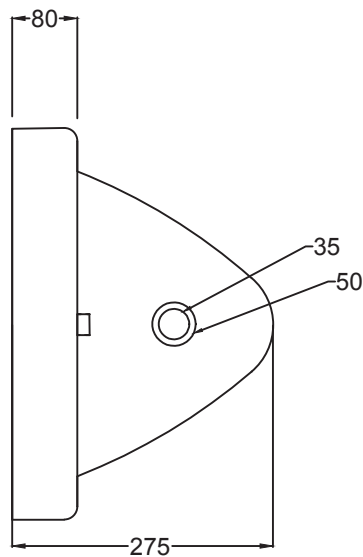

Kango Sense _Urinal

FRONT VIEW

TOP VIEW

SIDE VIEW

hardware *italian*
collection

CATALOGUE NO: 96016

PRODUCT: Urinal

SIZE: 420 mm X 275 mm X 780 mm