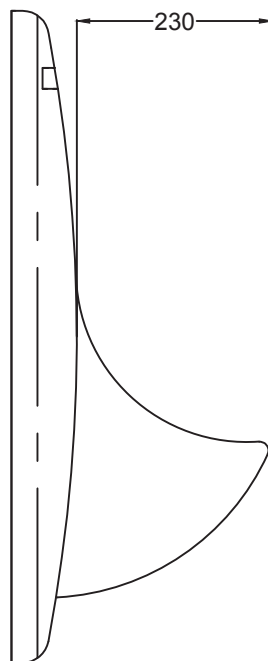

Kango Sense _Urinal

FRONT VIEW

TOP VIEW

SIDE VIEW

hardware *italian*
collection

CATALOGUE NO: 96016

PRODUCT: Urinal

SIZE: 420 mm X 275 mm X 780 mm