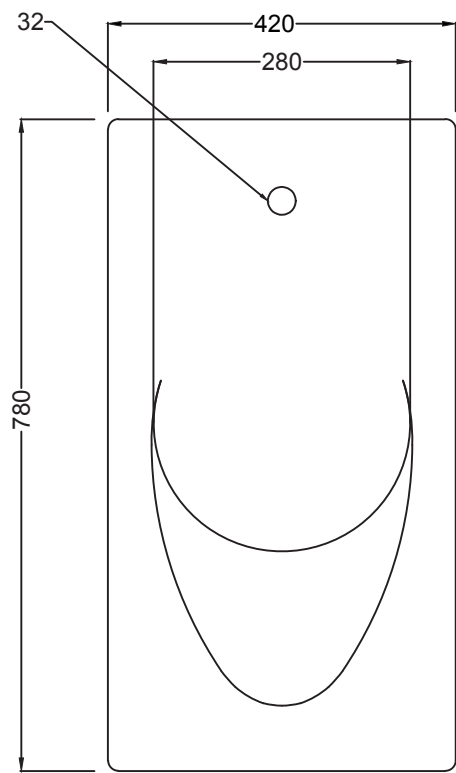

Kango Sense _Urinal

FRONT VIEW

TOP VIEW

SIDE VIEW

hardware *italian*
collection

CATALOGUE NO: 96016

PRODUCT: Urinal

SIZE: 420 mm X 275 mm X 780 mm