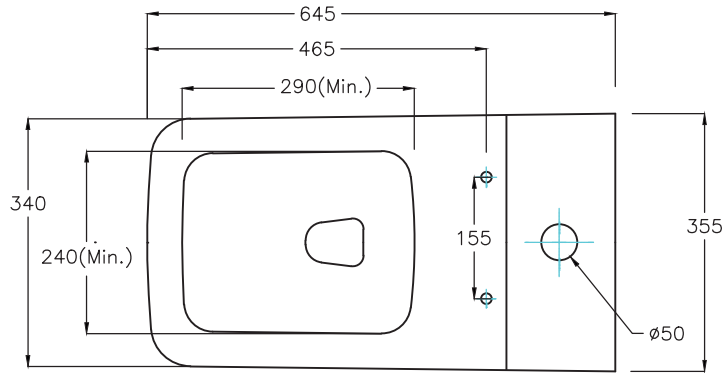

Tozzo One Piece S-220

TOP-VIEW

FRONT-ELEVATION

SECTION-VIEW

hindware

CATALOGUE NO: 20123

PRODUCT: EWC One Piece Tozzo (S-220)

SIZE: 645 mm X 355 mm X 675 mm