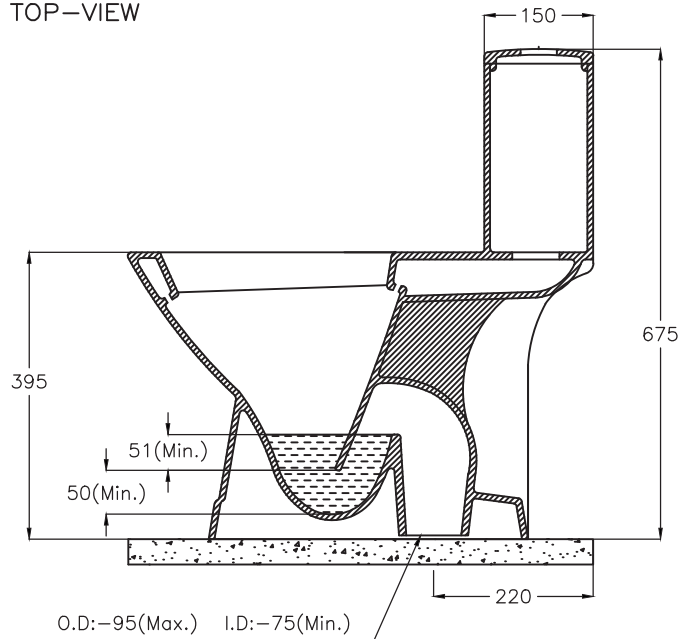

Tozzo One Piece S-220

TOP-VIEW

FRONT-ELEVATION

SECTION-VIEW

hindware

CATALOGUE NO: 20123

PRODUCT: EWC One Piece Tozzo (S-220)

SIZE: 645 mm X 355 mm X 675 mm