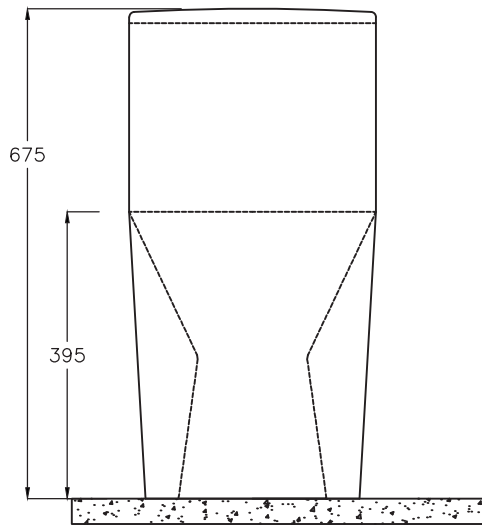

Tozzo One Piece S-220

TOP-VIEW

FRONT-ELEVATION

SECTION-VIEW

hindware

CATALOGUE NO: 20123

PRODUCT: EWC One Piece Tozzo (S-220)

SIZE: 645 mm X 355 mm X 675 mm